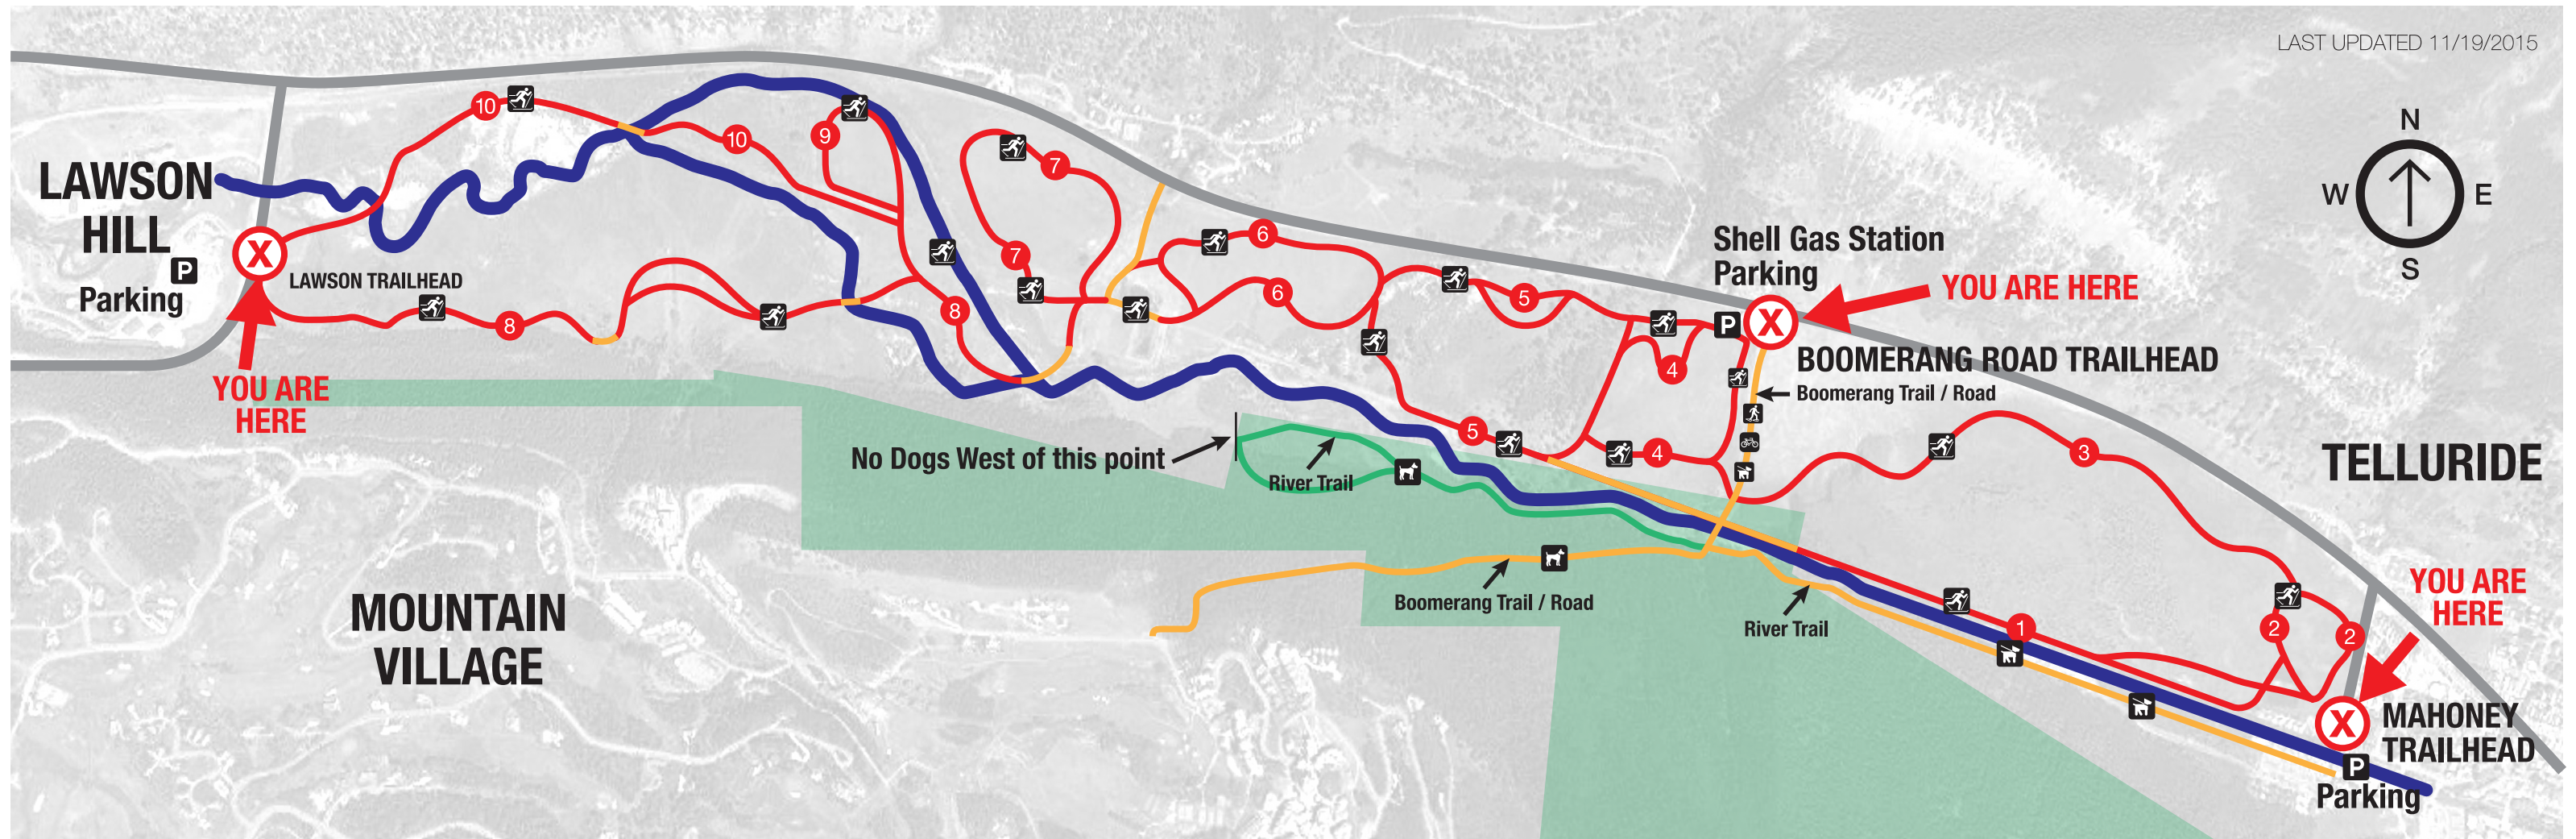

TOWN OF TELLURIDE VALLEY FLOOR TRAIL MAP

TRAIL KEY

1 Groomed Nordic Trail

Groomed Biking, Walking, Snowshoeing Trail

Groomed Shared Use Trail

Ungroomed Shared Use Trail

Highway / Road

San Miguel River

Please Note: **Dogs prohibited except on Boomerang Trail / Road and portions of the River Trail as depicted below.**
Please Note: **Biking, Walking, and Snowshoeing on designated and signed Nordic skiing trails is prohibited.** All trails depicted on map may not be open, please adhere to signs as posted in the field.

NORDIC SKIING TRAIL MAP

BIKING AND WALKING TRAIL MAP