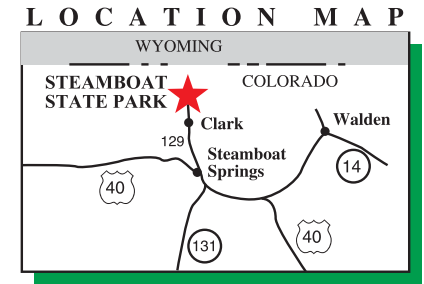

# STEAMBOAT LAKE STATE PARK WINTER RECREATION

STEAMBOAT LAKE STATE PARK (970) 879-3922

To reserve a camper cabin call: (970) 879-7019

[www.parks.state.co.us](http://www.parks.state.co.us)

1. Non - motorized boundary marked with blue snow poles.
2. NO snowmobile staging allowed at the Visitor Center.
3. Parks pass required at all times.
4. Snowshoes allowed in non - motorized area but not on groomed trails.

**LEGEND**

- Non - Motorized Ski Trail Area
- Snowmobile Trail
- Park Visitor Center
- Camper Cabins
- Park Boundary